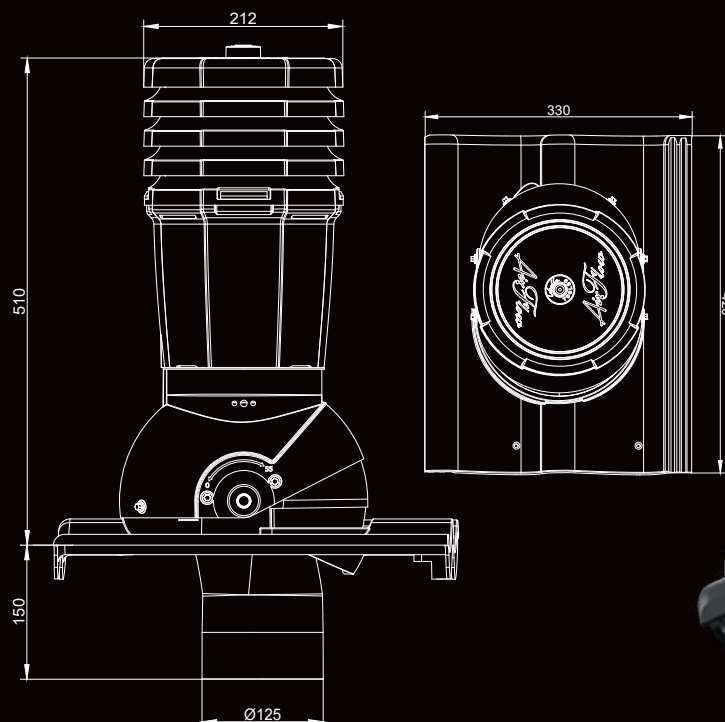

KOMINEK
WENTYLACYJNY

VENTILATION
CHIMNEY

Air Flow
125

3009

6020

7016

7024

7046

8004

8017

8019

9005

0°-55°

str. 72 ▶
p. 72 ▶

**OPAKOWANIE
ZAWIERA**

Kominek wentylacyjny
Przejsięcie dachowe
Poziomica - *libella*
Instrukcja montażu
Wkręty farmerskie - 14 szt.

OPAKOWANIE (szt.)	WAGA (kg)	ILOŚĆ SZT. NA PALETYCE (opak./szt.)	KOD PRODUKTU
PACKAGE (pcs)	WEIGHT (kg)	PALLET QUANTITY (pack./pcs)	PRODUCT CODE
1	2,3 kg	24	AF125G/RAL

**THE PACKAGE
CONTAINS**

Ventilation chimney
Roof pass through
Spirit level - *libella*
Instruction
Screws - 14 pcs