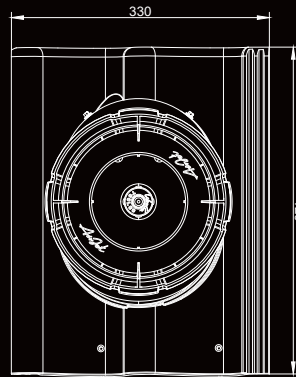

**KOMINEK
WENTYLACYJNY
IZOLOWANY**

**VENTILATION
CHIMNEY
INSULATED**

AirJet
125

3009

6020

7016

7024

7046

8004

8017

8019

9005

0°-55°

str. 72 ▶
p. 72 ▶

**OPAKOWANIE
ZAWIERA**

Kominek wentylacyjny
Przejsięcie dachowe
Poziomica - *libella*
Instrukcja montażu
Wkręty farmerskie - 14 szt.

OPAKOWANIE (szt.)	WAGA (kg)	ILOŚĆ SZT. NA PALETYCE (opak./szt.)	KOD PRODUKTU
PACKAGE (pcs)	WEIGHT (kg)	PALLET QUANTITY (pack/pcs)	PRODUCT CODE
1	2,8 kg	24	AJ125G/RAL

**THE PACKAGE
CONTAINS**

Ventilation chimney
Roof pass through
Spirit level - *libella*
Instruction
Screws - 14 pcs