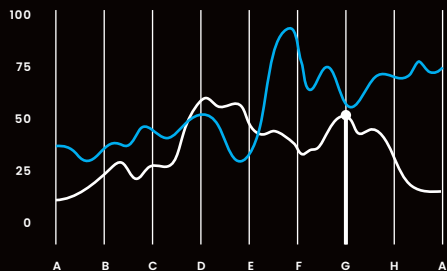

KOMINEK
WENTYLACYJNY

VENTILATION
CHIMNEY

Air Flow
125

3009

6020

7016

7024

7046

8004

8017

8019

9005

0°-55°

str. 72 ▶
p. 72 ▶

**OPAKOWANIE
ZAWIERA**

Kominek wentylacyjny
Przejsięcie dachowe
Poziomica - *libella*
Instrukcja montażu
Wkręty farmerskie - 14 szt.

OPAKOWANIE (szt.)	WAGA (kg)	ILOŚĆ SZT. NA PALETYCE (opak./szt.)	KOD PRODUKTU
PACKAGE (pcs)	WEIGHT (kg)	PALLET QUANTITY (pack./pcs)	PRODUCT CODE
1	2,3 kg	24	AF125G/RAL

**THE PACKAGE
CONTAINS**

Ventilation chimney
Roof pass through
Spirit level - *libella*
Instruction
Screws - 14 pcs