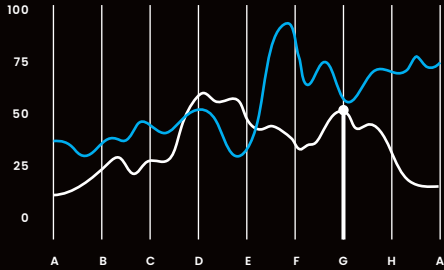

**KOMINEK
WENTYLACYJNY
IZOLOWANY**

**VENTILATION
CHIMNEY
INSULATED**

AirJet
125

3009

6020

7016

7024

7046

8004

8017

8019

9005

0°-55°

str. 72 ▶
p. 72 ▶

**OPAKOWANIE
ZAWIERA**

Kominek wentylacyjny
Przejsięcie dachowe
Poziomica - *libella*
Instrukcja montażu
Wkręty farmerskie - 14 szt.

OPAKOWANIE (szt.)	WAGA (kg)	ILOŚĆ SZT. NA PALETYCE (opak./szt.)	KOD PRODUKTU
PACKAGE (pcs)	WEIGHT (kg)	PALLET QUANTITY (pack/pcs)	PRODUCT CODE
1	2,8 kg	24	AJ125G/RAL

**THE PACKAGE
CONTAINS**

Ventilation chimney
Roof pass through
Spirit level - *libella*
Instruction
Screws - 14 pcs